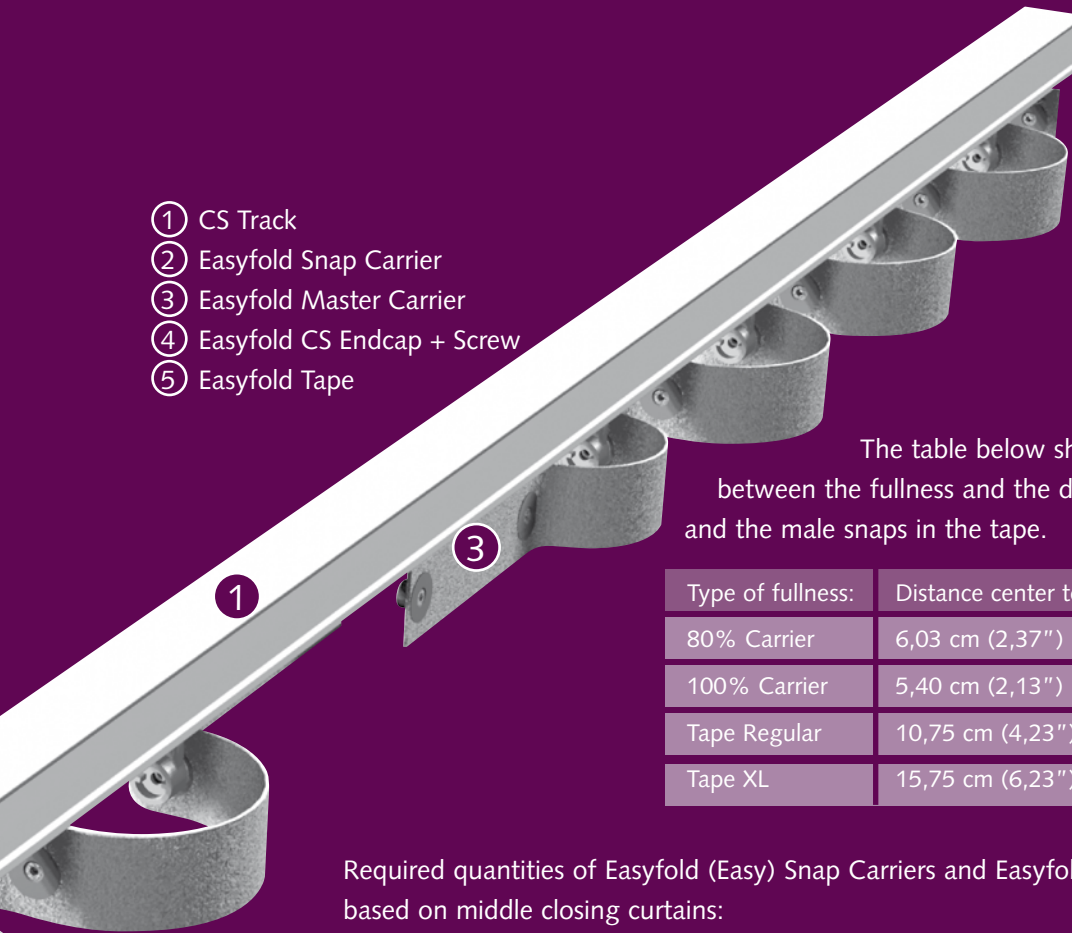

PRODUCT INFORMATION

The Forest Easyfold System is an additional feature for the existing drapery hardware of Forest Group Companies. It can be installed onto curtain tracks and gives a special design on a curtain.

- Gentle, continuous flowing drapery from the beginning to the end of the track.
- Hand drawn, cord drawn or motorized operated possibility.
- Easy to take down and re-hang.
- When ironed, the curtains will easily fall into folds again.
- Nylon snaptape fixed onto fabric enables a continuous fold.
- Stack-back takes less width than conventionally pleated drapes.
- Quick curtain snap on and snap off thanks to detachable Easysnap carriers
- System: KS[®], CKS[®], DS[®], CS[®], CCS[®], CRS[®], TCS[®], Forest Shuttle[®], CRS Corded[®], FMS[®].
- Can also be used in horizontally-curved tracks.
- Master Carriers can handle Flick-sticks.

The table below shows the relationship between the fullness and the distance between two snap carriers and the male snaps in the tape.

Type of fullness:	Distance center to center
80% Carrier	6,03 cm (2,37")
100% Carrier	5,40 cm (2,13")
Tape Regular	10,75 cm (4,23")
Tape XL	15,75 cm (6,23")

Required quantities of Easyfold (Easy) Snap Carriers and Easyfold Tape per meter of curtain track, based on middle closing curtains:

Track Length	80% Regular carriers 80% Easysnap carriers			100% Regular carriers 100% Easysnap carriers		
	Carriers	Tape Regular	Tape XL	Carriers	Tape Regular	Tape XL
100 cm	20 carriers	215 cm tape	315 cm	20 carriers	215 cm	315 cm
200 cm	36 carriers	387 cm tape	567 cm	40 carriers	430 cm	630 cm
300 cm	52 carriers	559 cm tape	819 cm	56 carriers	602 cm	882 cm
400 cm	68 carriers	731 cm tape	1071 cm	76 carriers	817 cm	1197 cm
500 cm	84 carriers	903 cm tape	1323 cm	96 carriers	1032 cm	1512 cm
600 cm	100 carriers	1075 cm tape	1575 cm	112 carriers	1204 cm	1764 cm
700 cm	116 carriers	1247 cm tape	1827 cm	132 carriers	1419 cm	2079 cm