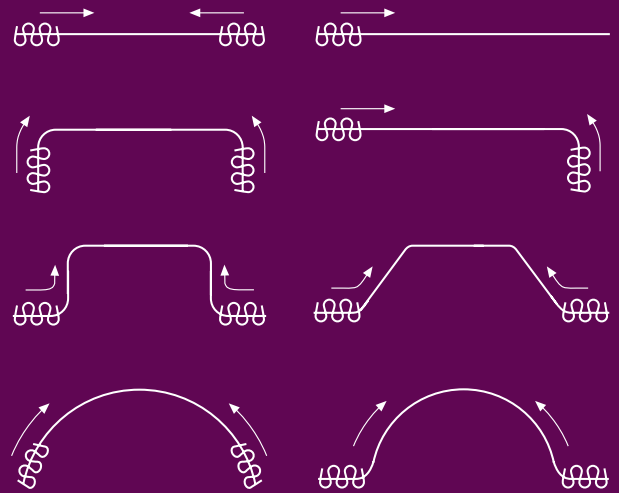

PRODUCT INFORMATION

The Forest Easyfold System is an additional feature for the existing drapery hardware of Forest Group Companies. It can be installed onto curtain tracks and gives a special design on a curtain.

- Gentle, continuous flowing drapery from the beginning to the end of the track.
- Hand drawn, cord drawn or motorized operated possibility.
- Easy to take down and re-hang.
- When ironed, the curtains will easily fall into folds again.
- Nylon snaptape fixed onto fabric enables a continuous fold.
- Stack-back takes less width than conventionally pleated drapes.
- Quick curtain snap on and snap off thanks to detachable Easysnap carriers
- System: KS®, CKS®, DS®, CS®, CCS®, CRS®, TCS®, Forest Shuttle®, CRS Corded®, FMS®.
- Can also be used in horizontally-curved tracks.
- Master Carriers can handle Flick-sticks.

For use in

- Hotels - Motels - Residences - Hospitals - Restaurants or at any location where a continuous, gentle fold drapery is requested.

APPLICATIONS