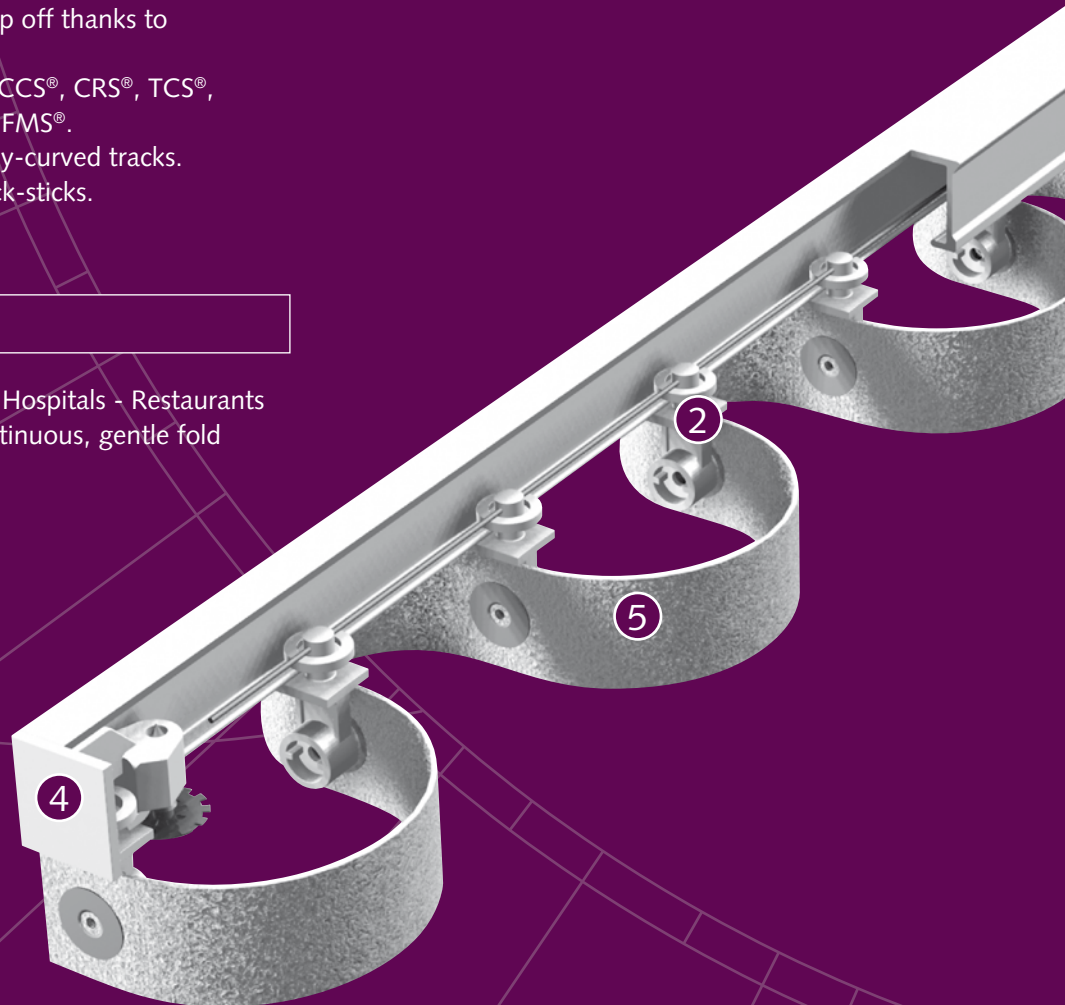

PRODUCT INFORMATION

The Forest Easyfold System is an additional feature for the existing drapery hardware of Forest Group Companies. It can be installed onto curtain tracks and gives a special design on a curtain.

- Gentle, continuous flowing drapery from the beginning to the end of the track.
- Hand drawn, cord drawn or motorized operated possibility.
- Easy to take down and re-hang.
- When ironed, the curtains will easily fall into folds again.
- Nylon snaptape fixed onto fabric enables a continuous fold.
- Stack-back takes less width than conventionally pleated drapes.
- Quick curtain snap on and snap off thanks to detachable Easysnap carriers
- System: KS®, CKS®, DS®, CS®, CCS®, CRS®, TCS®, Forest Shuttle®, CRS Corded®, FMS®.
- Can also be used in horizontally-curved tracks.
- Master Carriers can handle Flick-sticks.

For use in

- Hotels - Motels - Residences - Hospitals - Restaurants or at any location where a continuous, gentle fold drapery is requested.

APPLICATIONS