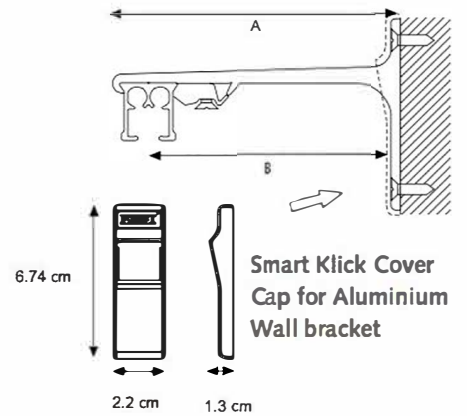

## APPLICATIONS

### SK Aluminium Wall Bracket single

A) 7.5 cm      B) 6.3 cm