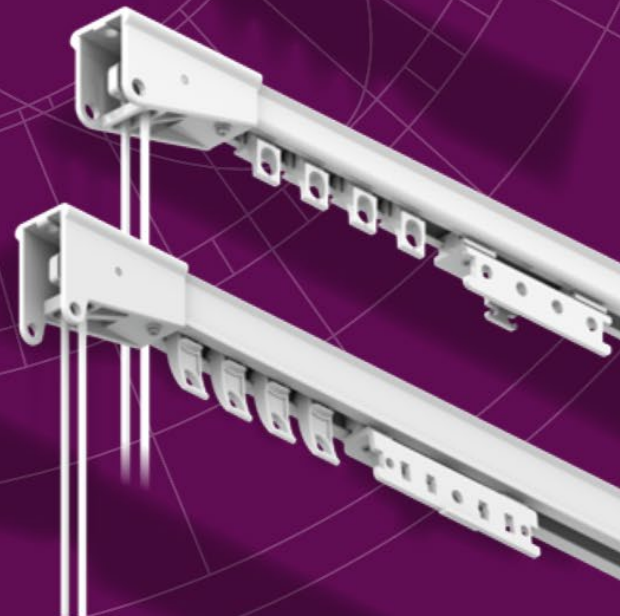

**EASY
INSTALL**

**CORDED
CONTROL**

FOREST CORDED Systems

Heavy duty corded curtain track systems with separate internal cord channels; preventing cord sag and eliminating cord tangle.

CKS® corded | Coded Klick System
CCS® corded | Coded Contract System

THE WORLD
BEHIND
YOUR
CURTAINS