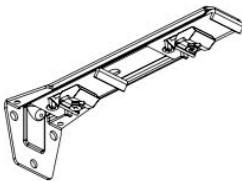

**KS AS CARRIER**  
"Klickable", offset, constructed of UV-resistant plastic.  
14 carriers per meter supplied

**KS STOPCARRIER**  
Prevents slide back, "klickable", constructed of UV-resistant plastic.

**KS CEILING BRACKET**  
Slides onto the track, powder coated. Regular duty.

**KS SMART KLICK CEILING BRACKET**  
"Klicks" onto track, powder coated.

**KS SMART KLICK CEILING BRACKET + SLOT**

**KS SMART KLICK WALL BRACKET 3,5 cm**  
"Klicks" onto track, powder coated.  
One screw attachment. For light weight use only.

**KS ADJUSTABLE WALL BRACKET, SINGLE**  
For light weight use only

**KS ADJUSTABLE WALL BRACKET, DOUBLE**  
For light weight use only

**KS SLIMLINE SINGLE BRACKET**

**KS SLIMLINE DOUBLE BRACKET**

**COVER CAP FOR KS SMART KLICK ALUMINIUM WALL BRACKET**