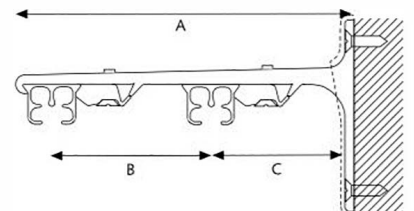

FOR USE IN

Hotels - offices - residences - boats - campers - planes or any location where an efficient cord traversing system is required.