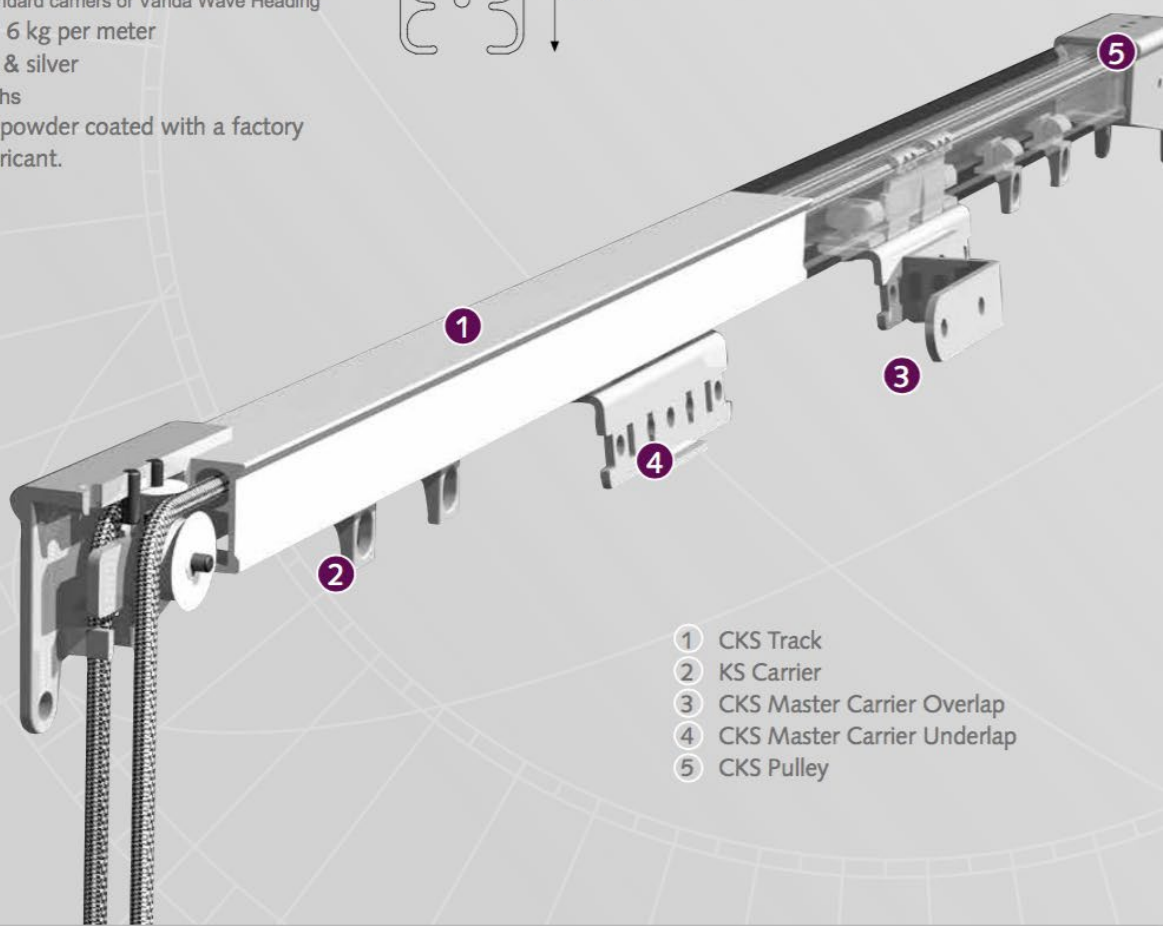

1. 1 CKS Track
2. 2 KS Carrier
3. 3 CKS Master Carrier Overlap
4. 4 CKS Master Carrier Underlap
5. 5 CKS Pulley