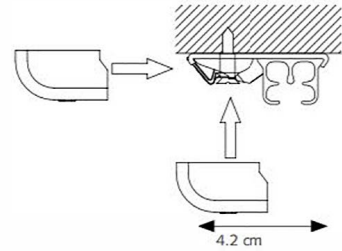

Spring Clip Ceiling Bracket with concealed cover