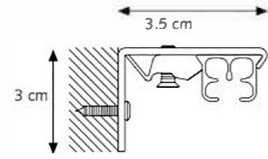

MOUNTING BRACKETS

Wall bracket

3.5 cm
6 cm

Spring Clip Ceiling Bracket with concealed cover

APPLICATIONS

Smart Click Ceiling Bracket

SK Aluminium Wall Bracket single

A) 7.5 cm   B) 6.3 cm

SK Wall bracket aluminium double

A) 15 cm   B) 9.2 cm   C) 4.5 cm

FOR USE IN

Hotels - offices - residences - boats - campers - planes or any location where an efficient cord traversing system is required.