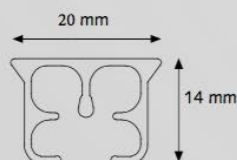

## PROFILE

- Shown actual size 1:1
- Aluminium Extrusion
- Weight: 202 grams per meter
- Dimensions: 14 mm x 20 mm

- 1 CKS Track
- 2 KS Carrier
- 3 CKS Master Carrier Overlap
- 4 CKS Master Carrier Underlap
- 5 CKS Pulley