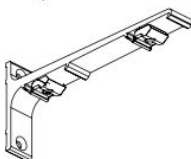

**KS AS CARRIER**  
"Klickable", offset, constructed of UV-resistant plastic.  
14 carriers per meter supplied

**KS STOPCARRIER**  
Prevents slide back, "klickable", constructed of UV-resistant plastic.

**KS CEILING BRACKET**  
Slides onto the track, powder coated. Regular duty.

**KS SMART KLICK CEILING BRACKET**  
"Klicks" onto track, powder coated.

**KS SMART KLICK CEILING BRACKET + SLOT**

**KS SMART KLICK WALL BRACKET 3,5 cm**  
"Klicks" onto track, powder coated.  
One screw attachment. For light weight use only.

**KS ADJUSTABLE WALL BRACKET, SINGLE**  
For light weight use only

**KS ADJUSTABLE WALL BRACKET, DOUBLE**  
For light weight use only

**KS SLIMLINE SINGLE BRACKET**

**KS SLIMLINE DOUBLE BRACKET**

**COVER CAP FOR KS SMART KLICK ALUMINIUM WALL BRACKET**