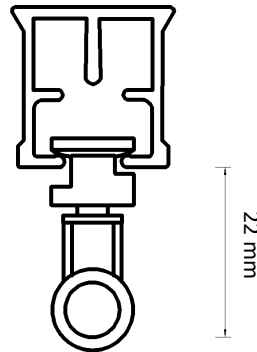

Dimensions illustrated:

- Height from bottom of carrier hole to bottom of track
- Height of bracket
- Length from back of bracket to centre of track
- Length from centre of track to front of bracket
- Height from bottom of track to top of bracket

Easyfold / Dome Carrier

Vanda Wave Heading

Clip bSnap Dome Carrier

Standard Large Carrier
35mm Hooking Position

Single Adjustable Wall Bracket

Double Adjustable Wall Bracket

Smart Click Top Fix Bracket

Spring Clip Top Fix Bracket with coverplate

Slimline Single Bracket 7.5 cm

Slimline Double Bracket 15 cm

Underlap

Overlap

Prolonged Overlap