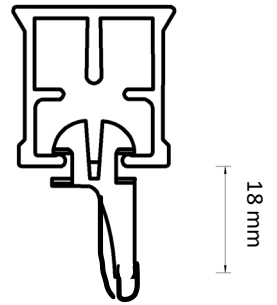

Dimensions illustrated:

- Height from bottom of carrier hole to bottom of track
- Height of bracket
- Length from back of bracket to centre of track
- Length from centre of track to front of bracket
- Height from bottom of track to top of bracket

Easyfold / Dome Carrier

Vanda Wave Heading

Clip bSnap Dome Carrier

Standard Large Carrier
35mm Hooking Position

Single Adjustable Wall Bracket

Double Adjustable Wall Bracket

Smart Click Top Fix Bracket

Spring Clip Top Fix Bracket with coverplate

Slimline Single Bracket 7.5 cm

Slimline Double Bracket 15 cm

Underlap

Overlap

Prolonged Overlap