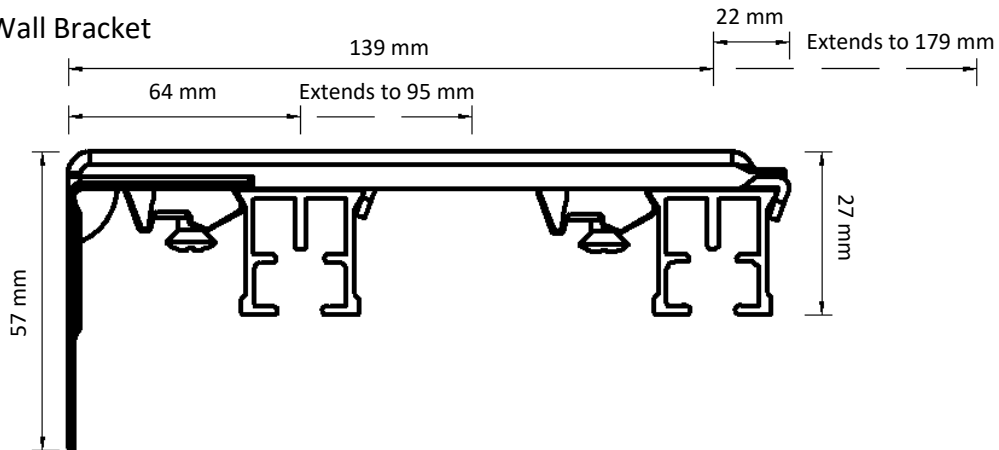

Dimensions illustrated:

- Height from bottom of carrier hole to bottom of track
- Height of bracket
- Length from back of bracket to centre of track
- Length from centre of track to front of bracket
- Height from bottom of track to top of bracket

Easyfold / Dome Carrier

Vanda Wave Heading

Clip bSnap Dome Carrier

Standard Large Carrier
35mm Hooking Position

Single Adjustable Wall Bracket

Double Adjustable Wall Bracket

Smart Click Top Fix Bracket

Spring Clip Top Fix Bracket with coverplate

Slimline Single Bracket 7.5 cm

Slimline Double Bracket 15 cm

Underlap

Overlap

Prolonged Overlap