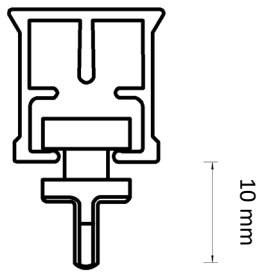

Dimensions illustrated:

- Height from bottom of carrier hole to bottom of track
- Height of bracket
- Length from back of bracket to centre of track
- Length from centre of track to front of bracket
- Height from bottom of track to top of bracket

Easyfold / Dome Carrier

Vanda Wave Heading

Clip bSnap Dome Carrier

Standard Large Carrier
35mm Hooking Position

Single Adjustable Wall Bracket

Double Adjustable Wall Bracket

Smart Click Top Fix Bracket

Spring Clip Top Fix Bracket with coverplate

Slimline Single Bracket 7.5 cm

Slimline Double Bracket 15 cm

Underlap

Overlap

Prolonged Overlap