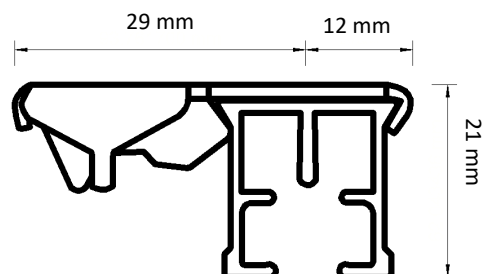

Dimensions illustrated:

- Height from bottom of carrier hole to bottom of track
- Height of bracket
- Length from back of bracket to centre of track
- Length from centre of track to front of bracket
- Height from bottom of track to top of bracket

Easyfold / Dome Carrier

Vanda Wave Heading

Clip bSnap Dome Carrier

Standard Large Carrier
35mm Hooking Position

Single Adjustable Wall Bracket

Double Adjustable Wall Bracket

Smart Click Top Fix Bracket

Spring Clip Top Fix Bracket with coverplate

Slimline Single Bracket 7.5 cm

Slimline Double Bracket 15 cm

Underlap

Overlap

Prolonged Overlap