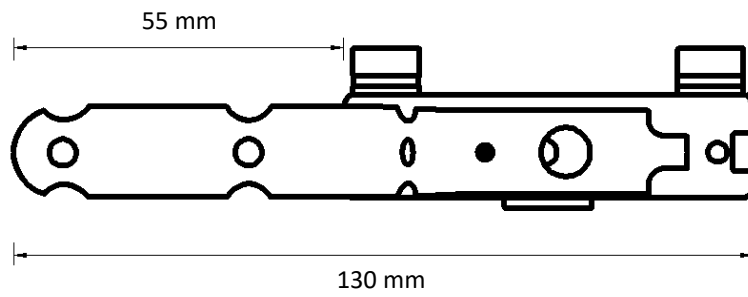

Dimensions illustrated:

- Height from bottom of carrier hole to bottom of track
- Height of bracket
- Length from back of bracket to centre of track
- Length from centre of track to front of bracket
- Height from bottom of track to top of bracket

Easyfold / Dome Carrier

Vanda Wave Heading

Clip bSnap Dome Carrier

Standard Large Carrier
35mm Hooking Position

Single Adjustable Wall Bracket

Double Adjustable Wall Bracket

Smart Click Top Fix Bracket

Spring Clip Top Fix Bracket with coverplate

Slimline Single Bracket 7.5 cm

Slimline Double Bracket 15 cm

Underlap

Overlap

Prolonged Overlap