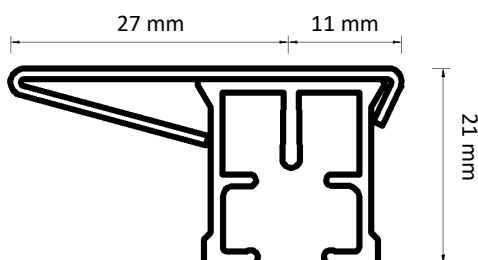

Dimensions illustrated:

- Height from bottom of carrier hole to bottom of track
- Height of bracket
- Length from back of bracket to centre of track
- Length from centre of track to front of bracket
- Height from bottom of track to top of bracket

Easyfold / Dome Carrier

Vanda Wave Heading

Clip bSnap Dome Carrier

Standard Large Carrier
35mm Hooking Position

Single Adjustable Wall Bracket

Double Adjustable Wall Bracket

Smart Click Top Fix Bracket

Spring Clip Top Fix Bracket with coverplate

Slimline Single Bracket 7.5 cm

Slimline Double Bracket 15 cm

Underlap

Overlap

Prolonged Overlap