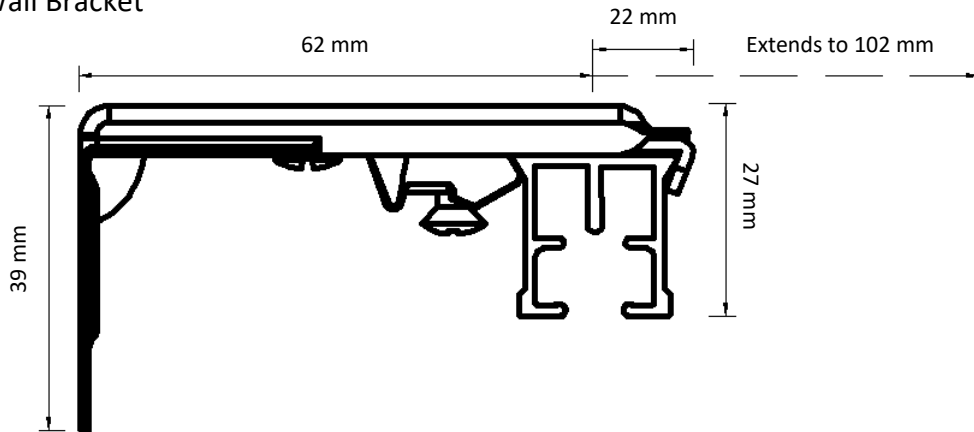

Dimensions illustrated:

- Height from bottom of carrier hole to bottom of track
- Height of bracket
- Length from back of bracket to centre of track
- Length from centre of track to front of bracket
- Height from bottom of track to top of bracket

Easyfold / Dome Carrier

Vanda Wave Heading

Clip bSnap Dome Carrier

Standard Large Carrier
35mm Hooking Position

Single Adjustable Wall Bracket

Double Adjustable Wall Bracket

Smart Click Top Fix Bracket

Spring Clip Top Fix Bracket with coverplate

Slimline Single Bracket 7.5 cm

Slimline Double Bracket 15 cm

Underlap

Overlap

Prolonged Overlap