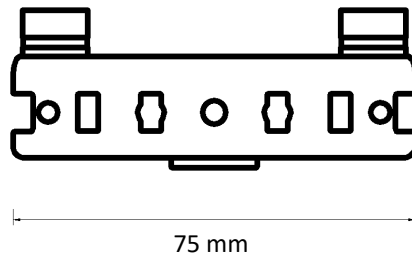

Dimensions illustrated:

- Height from bottom of carrier hole to bottom of track
- Height of bracket
- Length from back of bracket to centre of track
- Length from centre of track to front of bracket
- Height from bottom of track to top of bracket

Easyfold / Dome Carrier

Vanda Wave Heading

Clip bSnap Dome Carrier

Standard Large Carrier
35mm Hooking Position

Single Adjustable Wall Bracket

Double Adjustable Wall Bracket

Smart Click Top Fix Bracket

Spring Clip Top Fix Bracket with coverplate

Slimline Single Bracket 7.5 cm

Slimline Double Bracket 15 cm

Underlap

Overlap

Prolonged Overlap