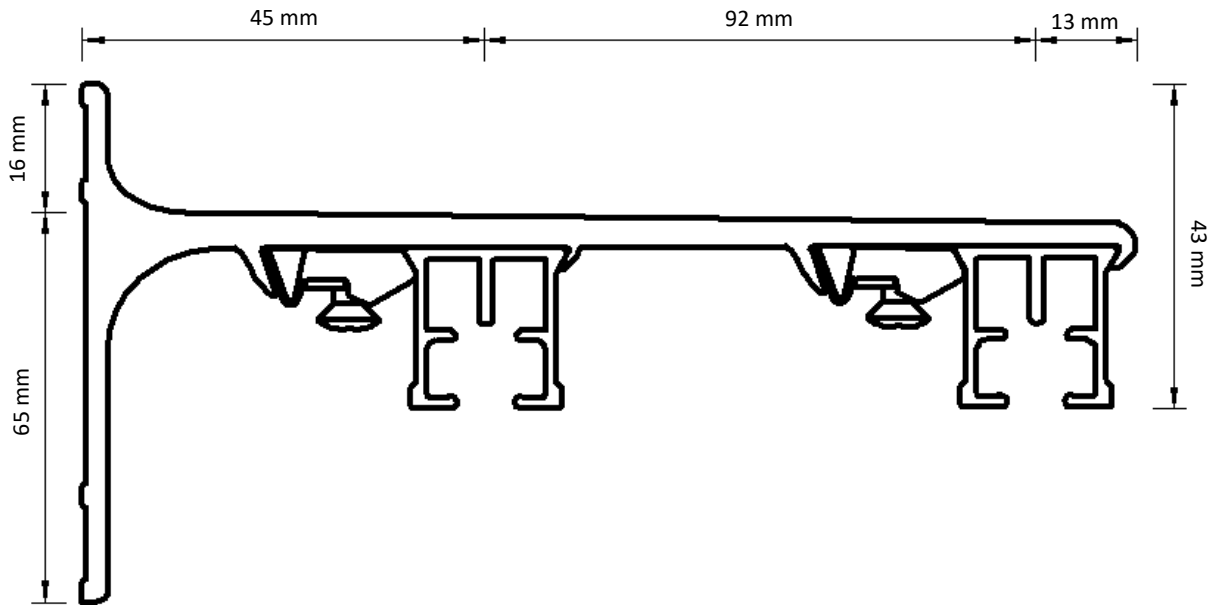

Dimensions illustrated:

- Height from bottom of carrier hole to bottom of track
- Height of bracket
- Length from back of bracket to centre of track
- Length from centre of track to front of bracket
- Height from bottom of track to top of bracket

Easyfold / Dome Carrier

Vanda Wave Heading

Clip bSnap Dome Carrier

Standard Large Carrier
35mm Hooking Position

Single Adjustable Wall Bracket

Double Adjustable Wall Bracket

Smart Click Top Fix Bracket

Spring Clip Top Fix Bracket with coverplate

Slimline Single Bracket 7.5 cm

Slimline Double Bracket 15 cm

Underlap

Overlap

Prolonged Overlap