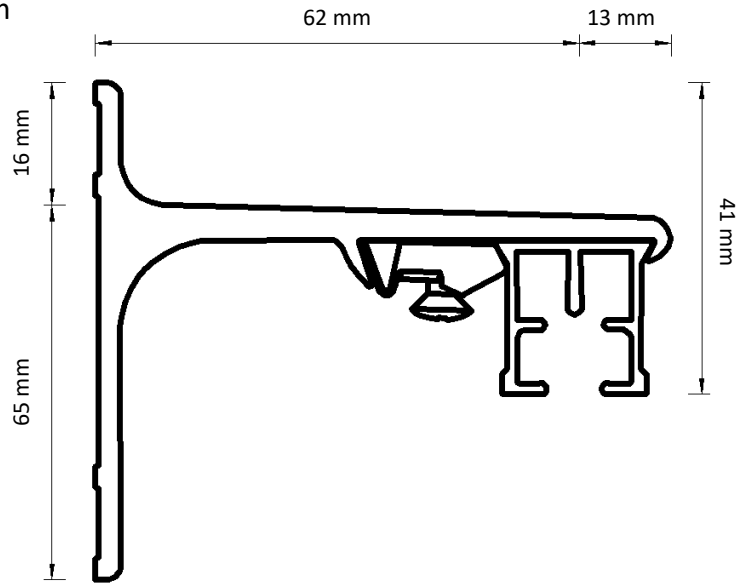

Dimensions illustrated:

- Height from bottom of carrier hole to bottom of track
- Height of bracket
- Length from back of bracket to centre of track
- Length from centre of track to front of bracket
- Height from bottom of track to top of bracket

Easyfold / Dome Carrier

Vanda Wave Heading

Clip bSnap Dome Carrier

Standard Large Carrier
35mm Hooking Position

Single Adjustable Wall Bracket

Double Adjustable Wall Bracket

Smart Click Top Fix Bracket

Spring Clip Top Fix Bracket with coverplate

Slimline Single Bracket 7.5 cm

Slimline Double Bracket 15 cm

Underlap

Overlap

Prolonged Overlap