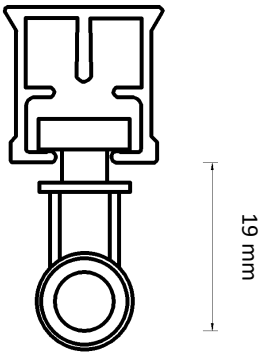

Dimensions illustrated:

- Height from bottom of carrier hole to bottom of track
- Height of bracket
- Length from back of bracket to centre of track
- Length from centre of track to front of bracket
- Height from bottom of track to top of bracket

Easyfold / Dome Carrier

Vanda Wave Heading

Clip bSnap Dome Carrier

Standard Large Carrier
35mm Hooking Position

Single Adjustable Wall Bracket

Double Adjustable Wall Bracket

Smart Click Top Fix Bracket

Spring Clip Top Fix Bracket with coverplate

Slimline Single Bracket 7.5 cm

Slimline Double Bracket 15 cm

Underlap

Overlap

Prolonged Overlap